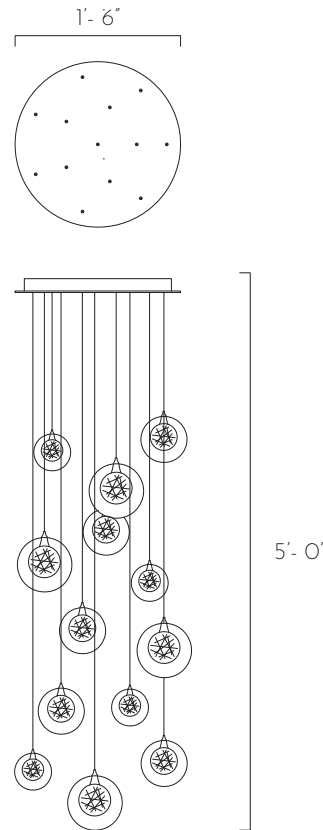

FIBERGLASS BALLS

13 CLEAR PENDANTS ROUND CHANDELIER

DESCRIPTION

A versatile and elegant multi-pendant light fixture comprising of a larger clear globe which encapsulates the smaller ball encasing a dimmable LED bulb. Great contemporary lighting for residential and commercial spaces.

TECHINCAL SPECIFICATIONS

Designed by

AM Studio Team

Category

Pendant Chandelier

Canopy Finish

Powder coated metal in Flat White/ Sparkle Silver

Canopy Size

18"D x 1.5"H

Pendant Size

4x units of 6"D
5x units of 5"D
4x units of 4"D

Glass Colour

Clear

Total Drop

5'H + 2' extra wire for adjustment

Bulb